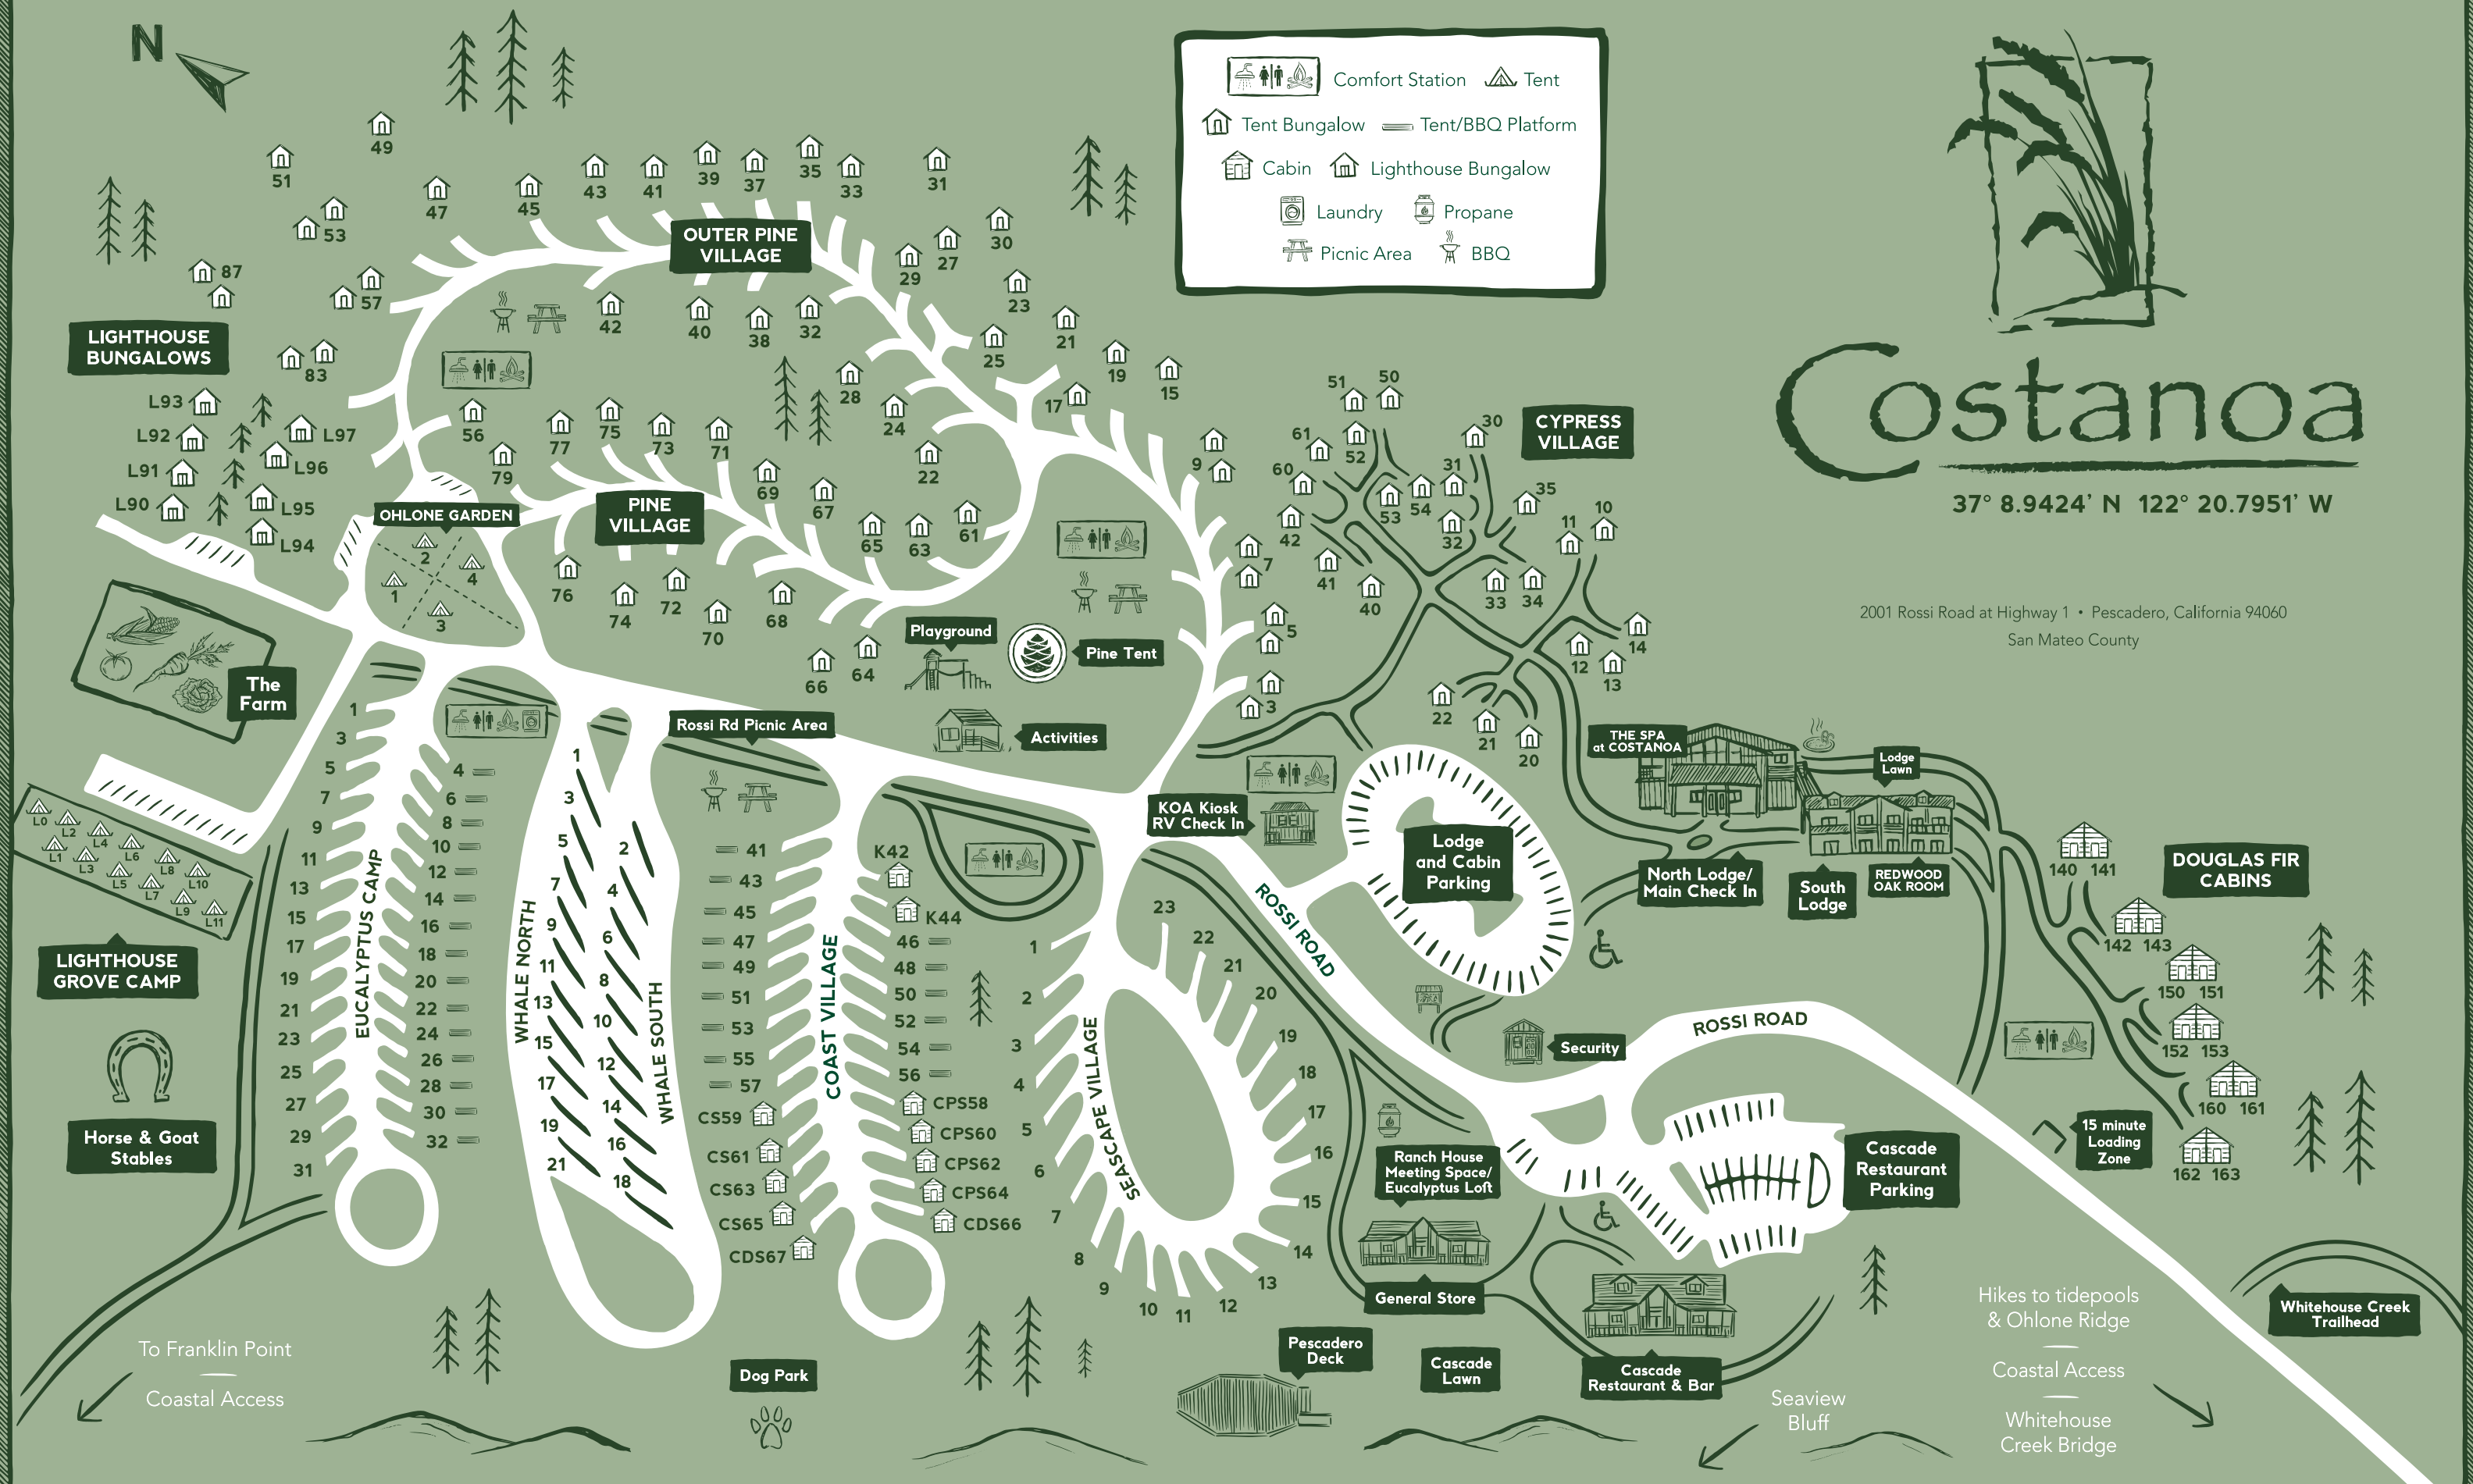

Comfort Station Tent
 Tent Bungalow Tent/BBQ Platform
 Cabin Lighthouse Bungalow
 Laundry Propane
 Picnic Area BBQ

Costanoa

37° 8.9424' N 122° 20.7951' W

2001 Rossi Road at Highway 1 • Pescadero, California 94060
San Mateo County

To Franklin Point
Coastal Access

Hikes to tidepools
& Ohlone Ridge
Coastal Access
Whitehouse
Creek Bridge

Whitehouse Creek
Trailhead

Seaview
Bluff